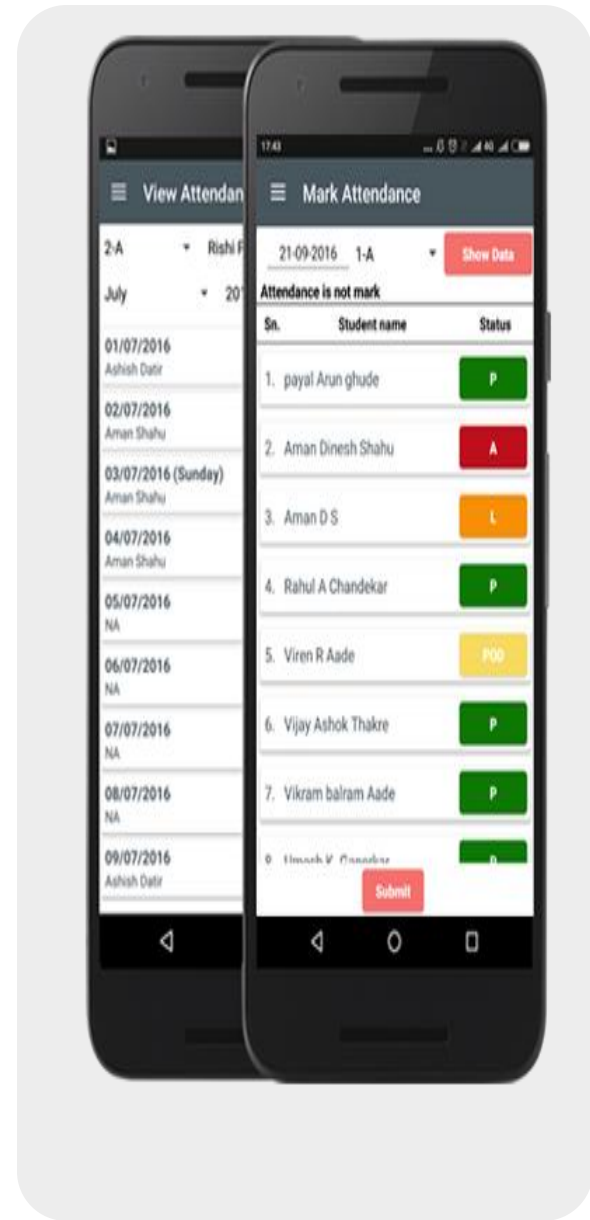

RFID ATTENDANCE MANAGEMENT SYSTEM

Overview

Need for Mobile App AMS

Benefit of Mobile App AMS

Services and value adds

PRODUCT

The **mobile attendance system** has been built to eliminate the time and effort wasted in taking attendances in schools and colleges. It also greatly reduces the amount of paper resources needed in **Attendance data Management**. This is an android **mobile** app.

- Teacher's will be having an Mobile Application by which they will Mark attendance then SMS will be sent to parents Mobile

Product Overview

Need for Attendance management system

FOR PARENTS:

1. Provide security
2. Quick data recourse in case of emergency
3. It's all about safety in the end
4. Real time track

FOR SCHOOL

1. Identify absent & tardy students
2. Share attendance records with parents
3. Generate daily/weekly/monthly attendance reports for students or staff to set attendance goals
4. Send automatic notifications and alerts to parents
5. Engage students and parents
6. Try out disciplinary interventions to improve attendance
7. Set up reward system to promote positive attendance